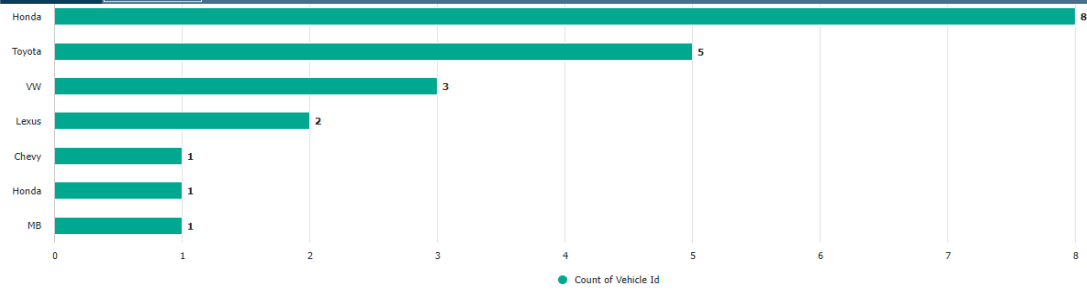

Fleet Data

Vehicles by Make

Vehicles by Make and Category

Vehicles by Make

To view the list of vehicles by make, click the corresponding bar

Vin	Make	Model	Year	NextMaintenanceDate	Added By	Mileage Category	Image
2L3ED45V3D4030403	Lexus	ES350	2019	8/24/2020	Regina Registrar	Low Mileage	
7H3456789197645	Lexus	LC	2020	2/11/2021	Suzanne Supervisor	Low Mileage	