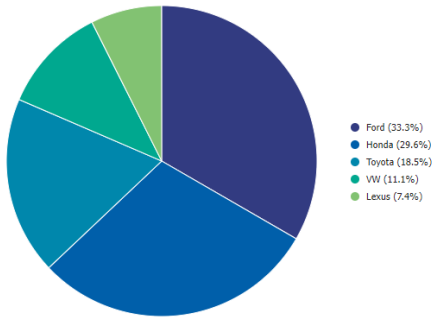

Fleet Data

Vehicles by Make

Vehicles by Make and Category

Vehicles by Make

To view the list of vehicles by make, click the corresponding bar

Vin	Make	Model	Year	NextMaintenanceDate	Added By	Mileage Category	Image
2L3ED45V3D4030403	Lexus	ES350	2019	8/24/2020	Regina Registrar	Low Mileage	
7H3456789197645	Lexus	LC	2020	2/11/2021	Suzanne Supervisor	Low Mileage	