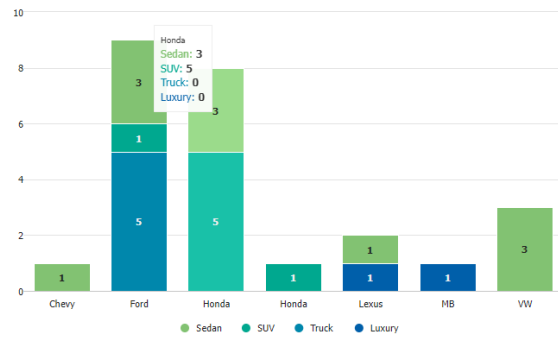

VEHICLES FLEET REPORT appian

+ ADD VEHICLE

Search AX Vehicles SEARCH MILEAGE CATEGORY | Any CATEGORY | Any

STATUS | Any CONDITION | Any

Vin	Make	Model	Year	NextMaintenanceDate	Added By	Mileage Category	Image
2F2DE48C8N4309374	Ford	F150	2019	8/10/2020	Regina Registrar	Low Mileage	
2L3ED45V3D4030403	Lexus	ES350	2019	8/24/2020	Regina Registrar	Low Mileage	
7G90G567894589047	VW	Corrado	2015	11/22/2020	Suzanne Supervisor	Low Mileage	
7Y569K09856785656	Honda	Pilot	2020	11/18/2020	Suzanne Supervisor	Low Mileage	

Fleet Data

Vehicles by Make

Vehicles by Make and Category

Vehicles by Make

To view the list of vehicles by make, click the corresponding bar

Vin	Make	Model	Year	NextMaintenanceDate	Added By	Mileage Category	Image
2L3ED45V3D4030403	Lexus	ES350	2019	8/24/2020	Regina Registrar	Low Mileage	
7H3456789197645	Lexus	LC	2020	2/11/2021	Suzanne Supervisor	Low Mileage	