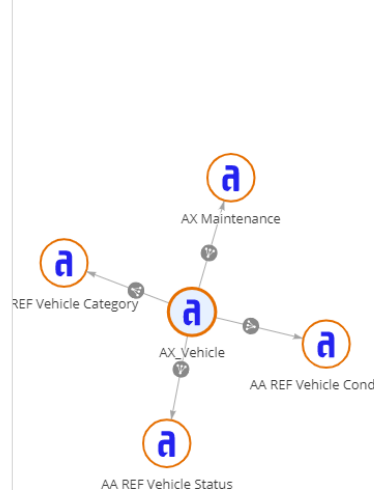

Data Structure    Data Preview

MAP RECORD FIELDS    MODIFY SOURCE FIELDS    NEW CUSTOM RECORD FIELD

Field Name	Type		
vehicleId	Number (Integer)		
vehicleMake	Text		
vehicleModel	Text		
vehicleColor	Text		
vehicleCondition	Number (Integer)		
vehicleStatus	Number (Integer)		
vehicleCategory	Number (Integer)		
vehicleMileage	Number (Integer)		

**SOURCE**

Type Database  
Table AS\_Vehicle

**SOURCE FILTERS**

ADD FILTERS

**RELATIONSHIPS**

ADD RELATIONSHIP

- toCategoryRecord
- toConditionRecord
- toMaintenanceRecord
- toStatusRecord